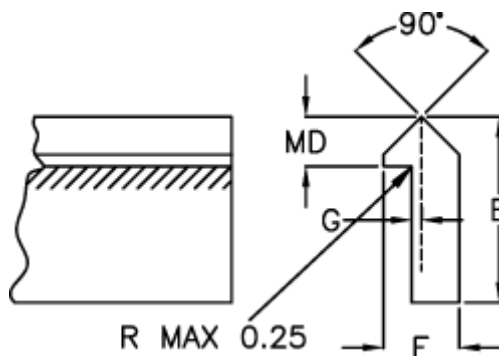

Data Sheet

Article number: 055533000

Description: Single edge track T3SS 3000mm

Measures

E = 22.22

F = 8.71

G = 1.57

Kg/m = 1.020